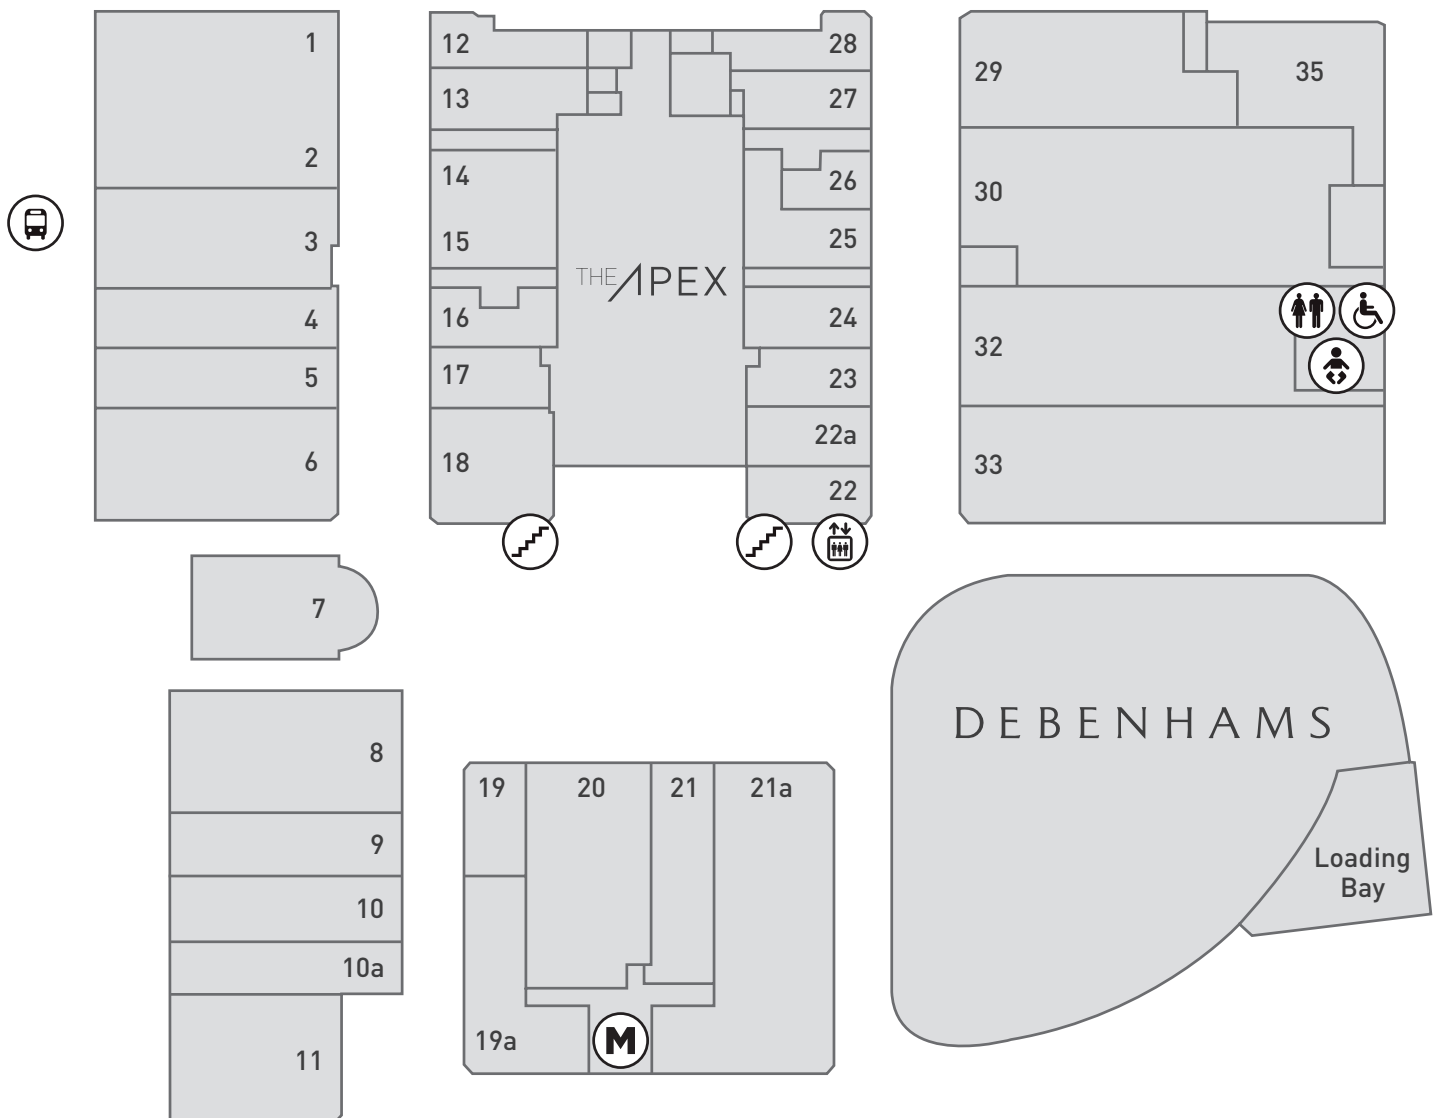

STORE GUIDE

1/2	Topshop/Topman	13	Crew Clothing	23	Vodafone
3	Hobbs	14/15	Fat Face	24	Rush Hair
4	Animal	16	Stormfront	25	Jojo Maman Bébé
5	Joules	17	Swarovski	26	The Perfume Shop
6	HMV	18	Costa	27	Muffin Break
7	Wagamama	19	Pandora	28	Jessops
8	River Island	19a	Byron Burger	29	Waterstones
9	Blacks	20	Accessorize/Monsoon	30	Peacocks
10	Paperchase	21	Clarks	32	H&M
10a	Nando's	21a	Next	33	New Look
11	Carluccio's	22	Smiggle	35	Burger King
12	L'Occitane	22a	Hotel Chocolat		